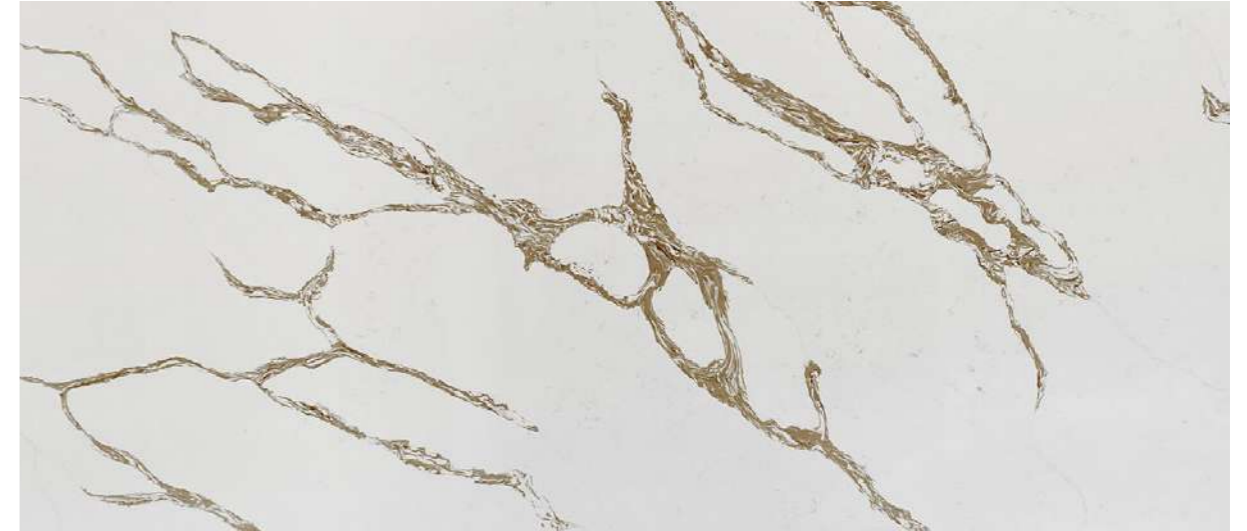

SUB
FOCUS

BLACK
FOCUS

CULTURE
LINE

CULTURE
SAND

SUB
POLAR

**BLACK
SPEED**

**WORLD G
LINE**

**SOLAR
SAND**

**SPACE
POLAR**

NATURAL SOUL

PMC1909

DEEP
NATURE

ORGANIC
POLAR

BALANCE
NATURE

ORGANIC
HARMONY

ORGANIC
WHITE

SOLAR
SPEED

EGIP
TRUST

SAND
BURN

WHITE
LINE GRAY

PALE
DUNE

ALMOND
TRUST

BONE
CLOUD

CARAMEL LINE